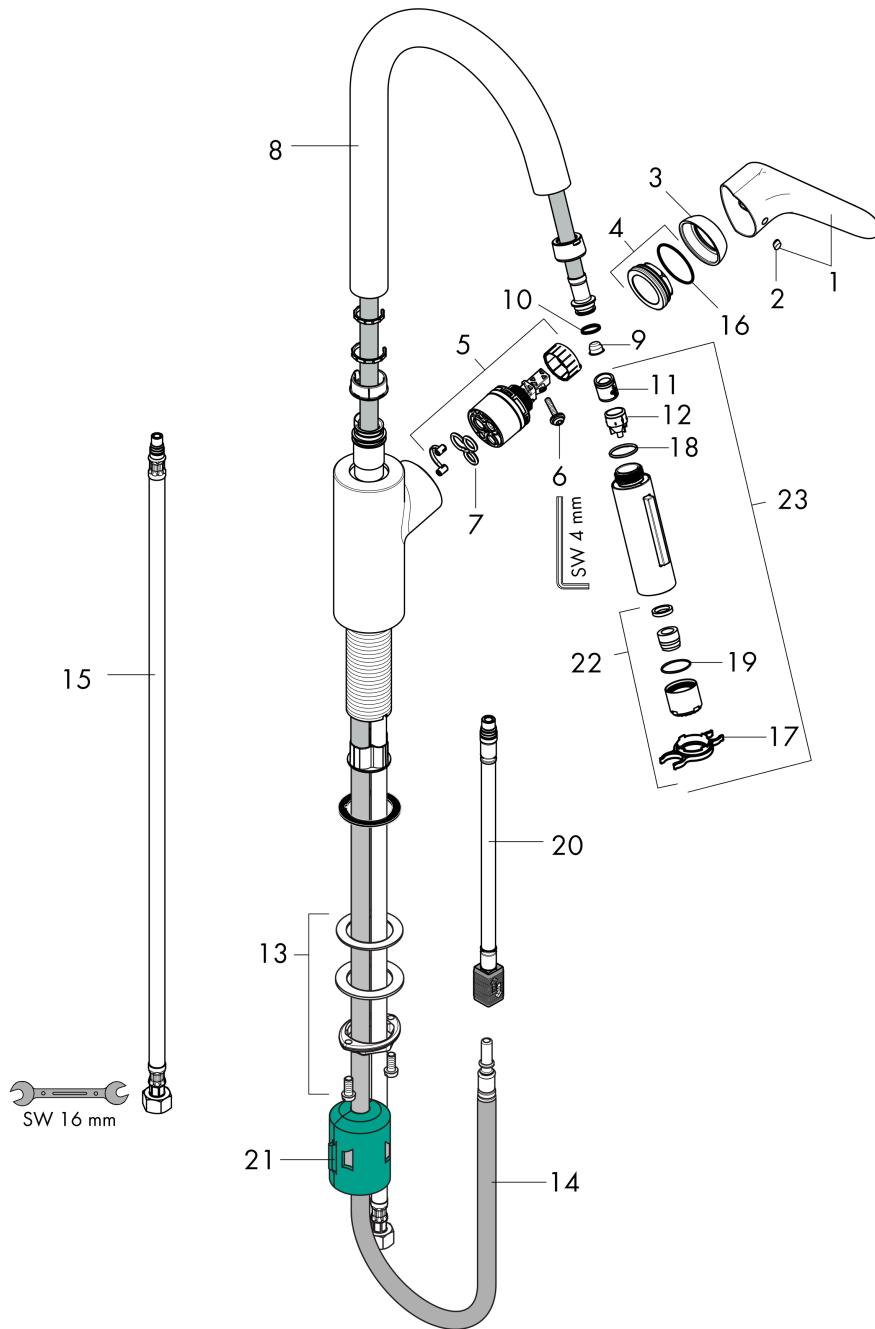

Focus
HighArc Kitchen Faucet, 2-Spray Pull-Down, 1.5 GPM
 Finishes : **steel optic** Part no. : **04920800**

Description

Features

- Projection: 8.6 inches
- Swivel range 150°
- Needle spray, Laminar spray
- Locking spray diverter (reverts to default spray mode upon valve closing)
- MagFit magnetic sprayhead docking
- Deck mounted
- Flow: 1.5 GPM (5.7 L/Min)
- Ceramic cartridge
- 3/8" connections
- Integrated double backflow prevention
- Flow rate limited to maximum 6 l/min
- Extension length Up to 30" (50cm)

Item details

List Price \$ 809.00

Technology

Compliance

Product image

Scale drawing

Focus
HighArc Kitchen Faucet, 2-Spray Pull-Down, 1.5 GPM
 Finishes : **steel optic** Part no. : **04920800**

Exploded drawing

Year of production: >09/21

Focus

HighArc Kitchen Faucet, 2-Spray Pull-Down, 1.5 GPM

Finishes : **steel optic** Part no. : **04920800**

Spare parts list

Year of production: >09/21

Pos.	Description	Part no.	Price	PU
1	handle	98460800	-	1
2	screw cover	96338000	-	1
3	flange	95498800	-	1
4	nut	97209000	-	1
5	cartridge, assy	92730000	-	1
6	locking screw for handle	95140000	-	1
7	seal	95008000	-	1
9	filter	97735000	-	1
10	O-ring 11x2	98127000	-	1
11	flow limiter / non return valve	95376000	-	1
12	set of non return valves DW 15	97350000	-	1
13	fixing set (Ø 34)	95049000	-	1
14	hose 1,50 m	88624000	-	1
15	connection hose 35½" M8x0,75 3/8"	96316001	-	1
16	O-Ring 32x2	98193000	-	1
17	service tool	95910000	-	1
18	O-ring 18x1,5	98231000	-	1
19	O-ring 20x1	98140000	-	1
21	weight	98551000	-	1
a	O-ring 7x1,5	98422000	-	1
b	lever collar	97548000	-	1