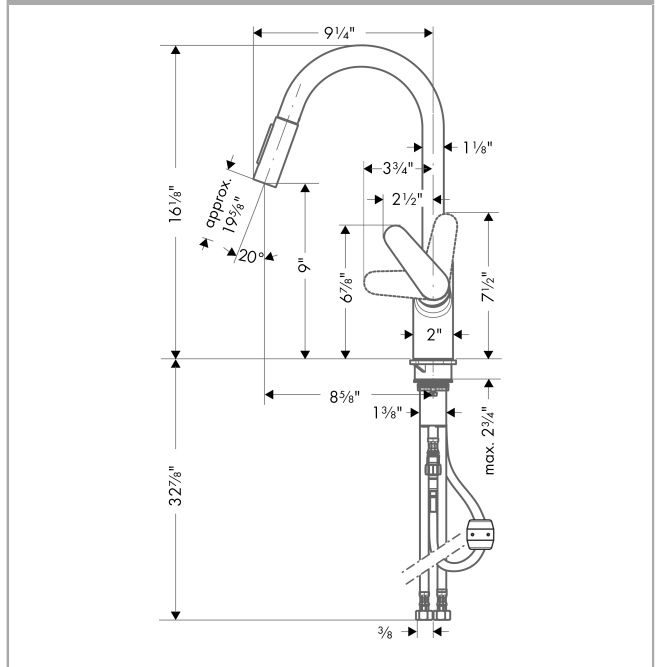

Focus
HighArc Kitchen Faucet, 2-Spray Pull-Down, 1.5 GPM
 Finishes : **steel optic** Part no. : **04920800**

Description

Features

- Projection: 8.6 inches
- Swivel range 150°
- Needle spray, Laminar spray
- Locking spray diverter (reverts to default spray mode upon valve closing)
- MagFit magnetic sprayhead docking
- Deck mounted
- Flow: 1.5 GPM (5.7 L/Min)
- Ceramic cartridge
- 3/8" connections
- Integrated double backflow prevention
- Flow rate limited to maximum 6 l/min
- Extension length Up to 30" (50cm)

Item details

List Price \$ 809.00

Technology

Compliance

Product image

Scale drawing

Focus
HighArc Kitchen Faucet, 2-Spray Pull-Down, 1.5 GPM
 Finishes : **steel optic** Part no. : **04920800**

Exploded drawing

Year of production: >09/21

Focus

HighArc Kitchen Faucet, 2-Spray Pull-Down, 1.5 GPM

Finishes : **steel optic** Part no. : **04920800**

Spare parts list

Year of production: >09/21

Pos.	Description	Part no.	Price	PU
1	handle	98460800	-	1
2	screw cover	96338000	-	1
3	flange	95498800	-	1
4	nut	97209000	-	1
5	cartridge, assy	92730000	-	1
6	locking screw for handle	95140000	-	1
7	seal	95008000	-	1
9	filter	97735000	-	1
10	O-ring 11x2	98127000	-	1
11	flow limiter / non return valve	95376000	-	1
12	set of non return valves DW 15	97350000	-	1
13	fixing set (Ø 34)	95049000	-	1
14	hose 1,50 m	88624000	-	1
15	connection hose 35½" M8x0,75 3/8"	96316001	-	1
16	O-Ring 32x2	98193000	-	1
17	service tool	95910000	-	1
18	O-ring 18x1,5	98231000	-	1
19	O-ring 20x1	98140000	-	1
21	weight	98551000	-	1
a	O-ring 7x1,5	98422000	-	1
b	lever collar	97548000	-	1